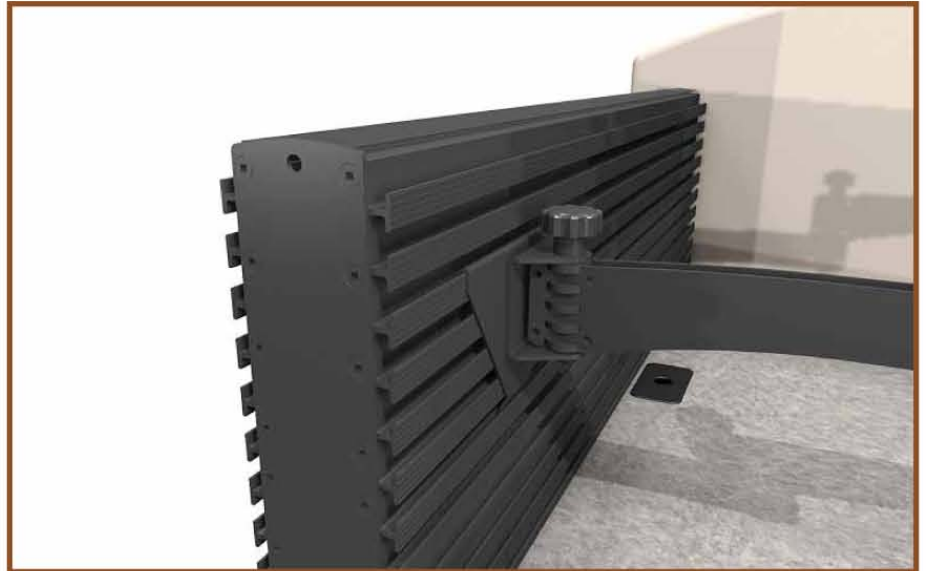

## ABOUT EVANS STRATA

- Strong aesthetic statement
- Cost effective
- Modularity for unlimited changes
- Behaves like building blocks
- Easy access to internal equipment
- Adjustable worksurface available
- Integrated cable management
- Multi-function standardized parts
- Built with structural polymer: tougher than metal and extremely versatile
- 4-week shipment
- Ships flat-packed
- Installer friendly
- Easy reconfiguration

*Can be mounted beside enclosed CRTs (Feature unique to EVANS and STRATA)*

*Can accept multiple rows of flat monitors*