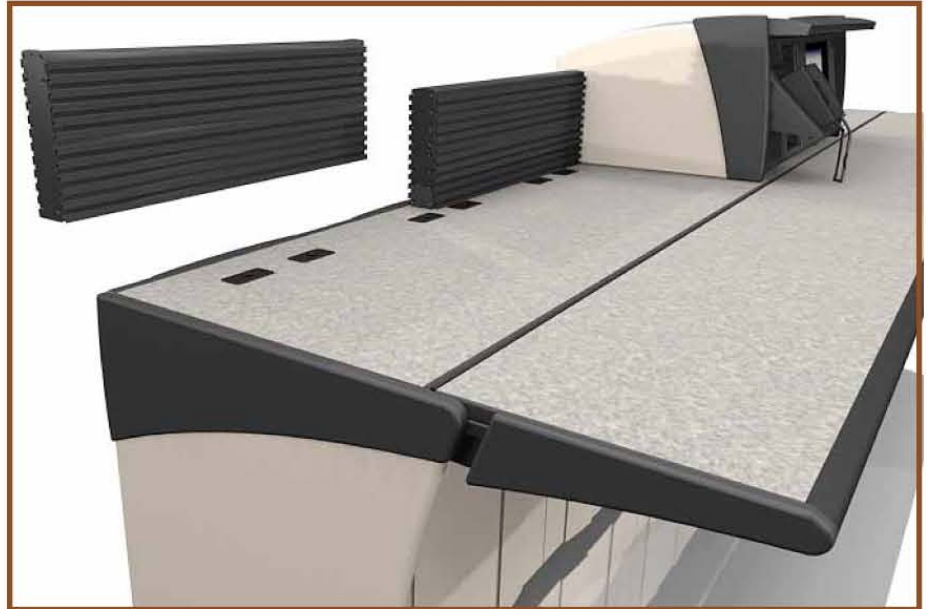

STRATA SLATWALL

MEASUREMENTS

- 12" high or 18" high
- 24" wide components
- 15° and 22.5° corners

MATERIALS

- Powder-coated extruded aluminum
- 12 gauge steel end caps

FEATURES & BENEFITS

Slatwall

Universal design (designed with a standard 1" pitch) accepts add-on accessories from most manufacturers (binder holders, paper trays, etc.)

Keeps worksurface free of clutter, when using self-mounting accessories

Can be mounted beside enclosed CRTs (Feature unique to EVANS and STRATA)

Can accept multiple rows of flat monitors

T-shaped Grooves

Allow for upward and downward hooking for easy attachment of accessories

Open Design

User can change height, depth and viewing angles of monitors as needed, using pivoting monitor arms without restrictions

Low Profile

Preserves sightlines to display walls

For more information, or
to purchase Evans Strata,
call.

www.uptime4u.com
UPTIME BUSINESS
PRODUCTS
800-222-1440

EVANS STRATA™